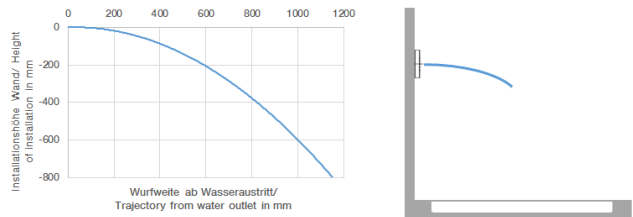

**WATER BAR Concealed body spray FlowReduce - Brushed Durabronze (23kt Gold)**

IMO

36 517 979

- HORIZONTAL RAIN, max. flow rate 6 l/min (at 3 bar)
- with anti-scale system
- cover plate 240 x 60 mm
- 1/2" connection
- This product can help a building meet the requirements of Green Building Rating Systems, e.g. LEED®, BREEAM®, DGNB

**Required miscellaneous**

**xGRID Installation track 555 mm - 12 360 970 90**

36 517 979  
mm [inches]

**Flow rate chart**

**Trajectory diagram**

**Certificates**

WRAS\_1304001. LGA\_19489.

36 517 979